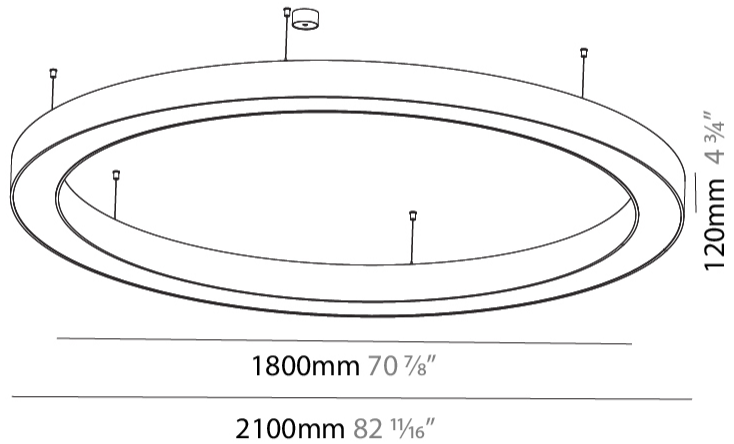

GENERAL

Series: Glorious
Subseries: Glorious
Brand: Prolight
Division: Architectural
Mounting Type: Suspension
Mounting Location: Ceiling
Subcategory: Ambient

PHYSICAL

Shape: Round
Diameter (mm): 2100
Diameter (in): 82 11/16
Height (mm): 120
Height (in): 4 3/4
Max. Overall Height (mm): 2120
Max. Overall Height (in): 83 7/16
Light Distribution: Direct
Weight (kg): 25.9
Weight (lbs): 56.98
Diffuser: PMMA - Opal or Micro-Prism
Fixture Finish: SSR / BKV / CWI / CRY / HAB / LAG / UFT / ITA / RUA / RUR / MIC / FTG / MYG / TWT / LOD / PUS / FRO / FUP / KIA / POP / BLS / SPG / MEY / GOH / GUM / CHC / COM / ABZ / JAG / OBR / MOS / ROR
Fixture Material: Aluminum

ELECTRICAL

Lamp Type: LED (Zhaga Standard)
Input Wattage (W): 105
Total Output Wattage (W): 84 / 67.2 (3500K)
Dimming: Non-Dimming / Phase Dimming (120Vac only) / 0-10V Dimming
Driver Included: Yes
Driver Location: Integrated
Driver Type: Constant Current
Driver Class: Class 2
Input Voltage (V): 120 - 277
Constant Current (MA): 350 / 700 (3500K)

LED

Color Temperature (°K): 3000 / 3500 / 4000
Max. Delivered Lumen (lm): 9690 / 10035 / 10240
CRI: >80 CRI
Efficiency (%): 65
Lamp Life (hrs): 50000

OPTICAL

RATINGS AND CERTIFICATIONS

Certified By: Certified for North American Standards
IP rating: IP20