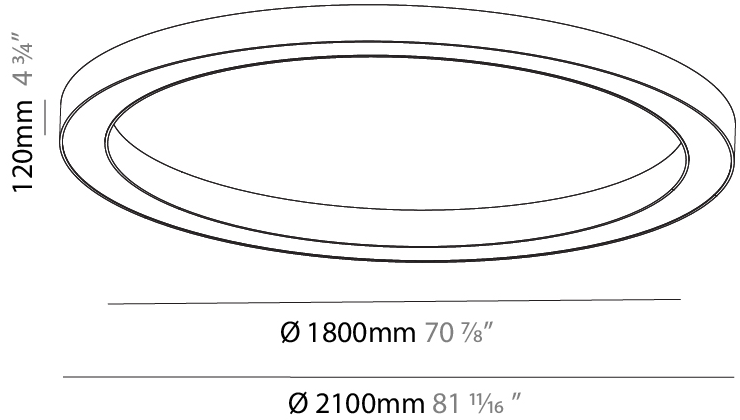

1. To build a product code in our configurator select the specify button on the base model # product page
2. To build a manual product code on this datasheet choose from the options listed below in blue font and add the suffix to the base model #

GENERAL

Series: Glorious
Subseries: Glorious
Brand: Prolight
Division: Architectural
Mounting Type: Surface
Mounting Location: Ceiling
Subcategory: Ambient

PHYSICAL

Shape: Round
Diameter (mm): 2100
Diameter (in): 82 11/16
Height (mm): 120
Height (in): 4 3/4
Light Distribution: Direct
Weight (kg): 25.133
Weight (lbs): 55.29
Diffuser: PMMA - Opal
Fixture Finish: SSR / BKV / CWI / CRY / HAB / LAG / UFT / ITA / RUA / RUR / MIC / FTG / MYG / TWT / LOD / PUS / FRO / FUP / KIA / POP / BLS / SPG / MEY / GOH / GUM / CHC / COM / ABZ / JAG / OBR / MOS / ROR
Fixture Material: Aluminum

ELECTRICAL

Lamp Type: LED (Zhaga Standard)
Input Wattage (W): 101
Total Output Wattage (W): 84 / 67.2 (3500K)
Dimming: Non-Dimming / Phase Dimming (120Vac only) / 0-10V Dimming
Driver Included: Yes
Driver Location: Integrated
Driver Type: Constant Current - 120 / 277Vac
Driver Class: Class 2
Input Voltage (V): 120 - 277
Constant Current (mA): 350 / 700 (3500K)

LED

Color Temperature (°K): 3000 / 3500 / 4000
Max. Delivered Lumen (lm): 9690 / 10035 / 10240
CRI: >80 CRI
Efficiency (%): 65
Lamp Life (hrs): 50000

OPTICAL

RATINGS AND CERTIFICATIONS

Certified By: Certified for North American Standards
IP rating: IP20